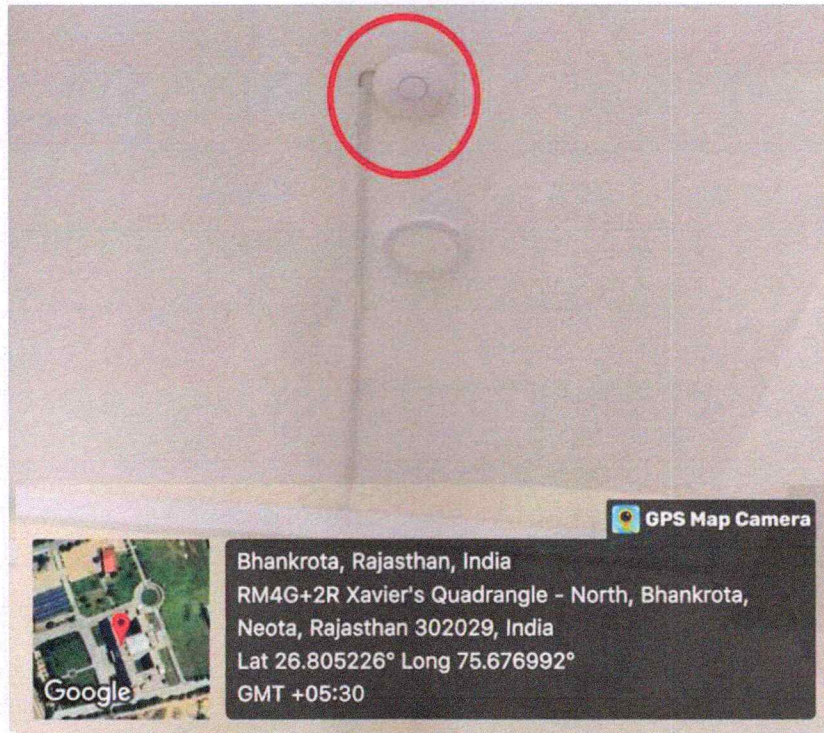

Different Routers Floor wise - Ground Floor Left Side