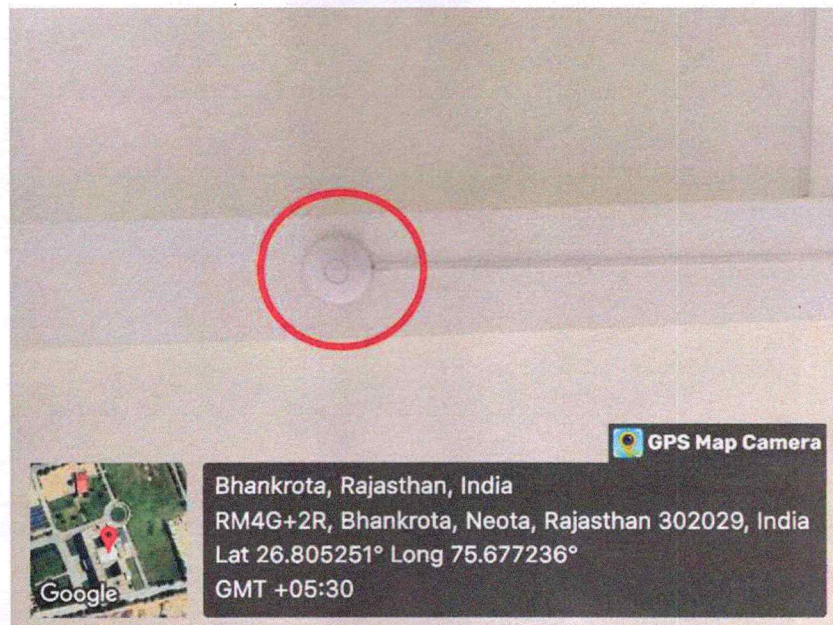

Principal

St. Xavier's College Jaipur
Nevta-Mahapura Road, Jaipur

Different Routers Floor wise - Ground Floor Left Side

Ground Floor Right Side

St. Xavier's College Jaipur

Affiliated to the University of Rajasthan Approved under Section 2(I) and 12(B) of UGC Act, 1956
A Christian Minority Educational Institution under Section 2(g) of NCMEI Act, 2004