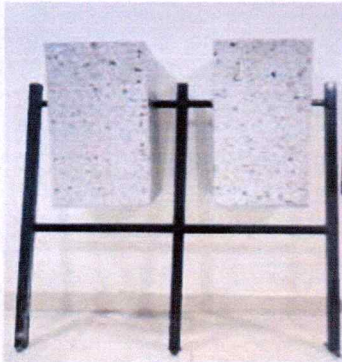

St. Xavier's College Jaipur

Affiliated to the University of Rajasthan Approved under Section 2(f) and 12(B) of UGC Act, 1956
A Christian Minority Educational Institution under Section 2(g) of NCMEI Act, 2004

sxcjpr.edu.in

Nevta-Mahapura Road, Near Nevta Dam,
Tehsil Sanganer, Jaipur-302029, Rajasthan

+91 9828726366
 info@sxcjpr.edu.in

Principal

St. Xavier's College Jaipur
Nevta-Mahapura Road, Jaipur