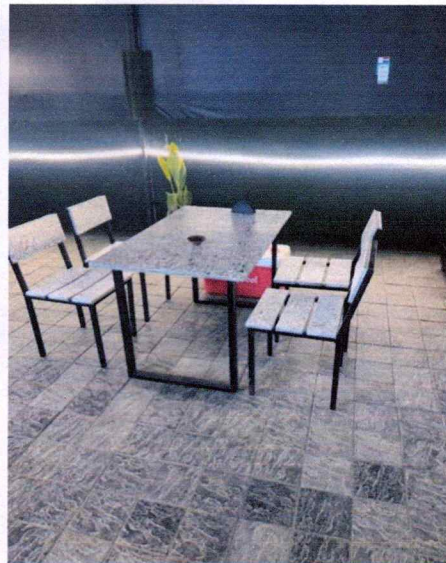

St. Xavier's College Jaipur

Affiliated to the University of Rajasthan Approved under Section 2(f) and 12(B) of UGC Act, 1956
A Christian Minority Educational Institution under Section 2(g) of NCMEI Act, 2004

sxcjpr.edu.in

Nevta-Mahapura Road, Near Nevta Dam,
Tehsil Sanganer, Jaipur-302029, Rajasthan

+91 9828726366
 info@sxcjpr.edu.in

Principal

St. Xavier's College Jaipur
Nevta-Mahapura Road, Jaipur