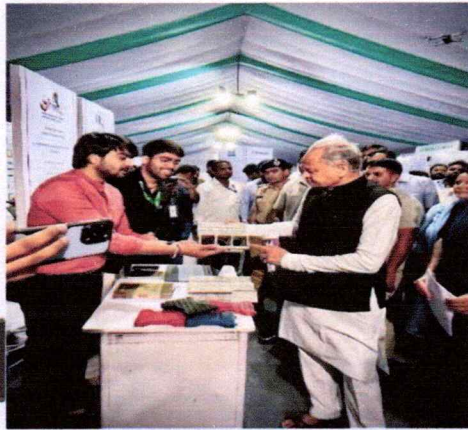

7.2.1 BEST PRACTICE 1 EVIDENCE OF SUCCESS

Yash Garg

ALUMUNUS OF ST. XAVIER'S COLLEGE JAIPUR
DEPARTMENT OF BBA 2017-20

St. Xaviers College Jaipur Alumni Leads Sustainable Startup: Silver Tree

Yash Garg, an alumnus of St. Xavier's College Jaipur from the **BBA batch of 2017-20**, has embarked on a remarkable journey toward environmental sustainability. Through his **startup, Silver Tree**, he **repurposes waste materials, especially plastic, into furniture, effectively reducing pollution**. Yash's entrepreneurial spirit not only reflects his ingenuity but also underscores the impact of St. Xavier's College's Entrepreneurship Cell in cultivating innovative minds. By imparting essential skills and fostering a mindset for social responsibility, the college has played a crucial role in nurturing entrepreneurs like Yash. His initiative stands as a **testament to the college's success in promoting waste management practices** and underscores the transformative power of education in shaping a more sustainable future.

Criterion 7/ Alumnus Yash Garg leading sustainable startup: Silver Tree

PRODUCTS

Rajasthan's 1st startup "Silver tree" to manufacture products by recycling waste plastic.

- Interlocking Tiles-: Can be used in parks , footpaths , parking lots, parks , schools etc.
- Loading capacity -: 20 tons & 40 tons
- Temperature tested-: 150 degree Celsius