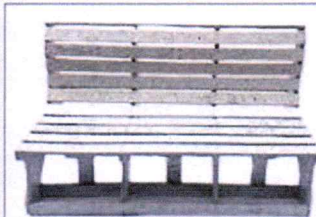

Criterion 7/ Alumnus Yash Garg leading sustainable startup: Silver Tree

PRODUCTS

Rajasthan's 1st startup "Silver tree" to manufacture products by recycling waste plastic.

- Interlocking Tiles-: Can be used in parks , footpaths , parking lots, parks , schools etc.
- Loading capacity -: 20 tons & 40 tons
- Temperature tested-: 150 degree Celsius

- Silver Sheets -: Made by 100% post consumer plastic waste .
- Size- 8x4 ft.
- Thickness-: 4mm, 8mm, 12mm, 18mm, 24mm .
- Can be used in making home furniture , furniture for parks like benches , tree guards , Portable washrooms , portable guard rooms , Roof shades (Size-: 12x3 ft. , 10x3ft. , 8x3 ft.) etc .