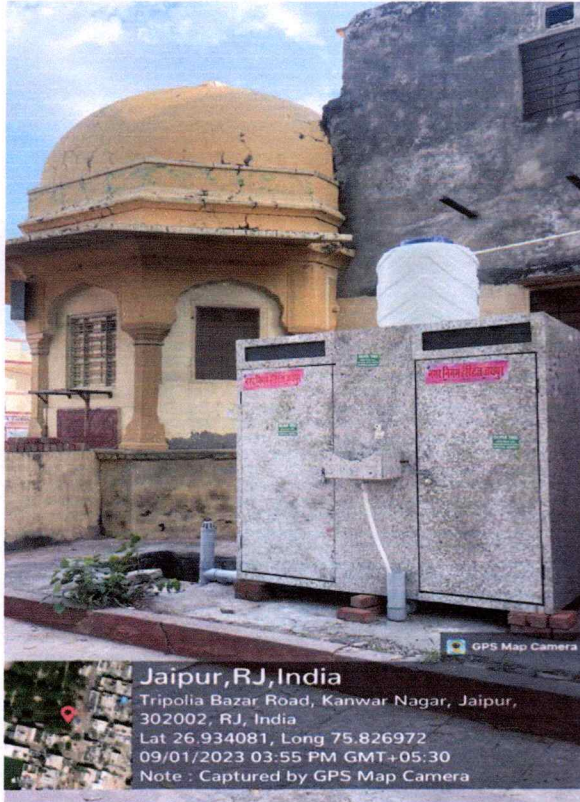

St. Xavier's College Jaipur

Affiliated to the University of Rajasthan Approved under Section 2(f) and 12(B) of UGC Act, 1956
A Christian Minority Educational Institution under Section 2(g) of NCMEI Act, 2004

Criterion 7/ Sustainable Products of Silver Tree