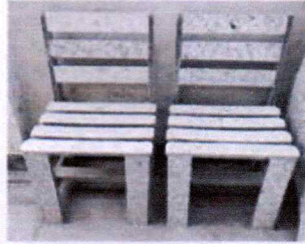

St. Xavier's College Jaipur

Affiliated to the University of Rajasthan Approved under Section 2(f) and 12(B) of UGC Act, 1956
A Christian Minority Educational Institution under Section 2(g) of NCMEI Act, 2004

sxcjpr.edu.in

Nevta-Mahapura Road, Near Nevta Dam,
Tehsil Sanganer, Jaipur-302029, Rajasthan

+91 9828726366
 info@sxcjpr.edu.in

Principal

St. Xavier's College Jaipur
Nevta-Mahapura Road, Jaipur