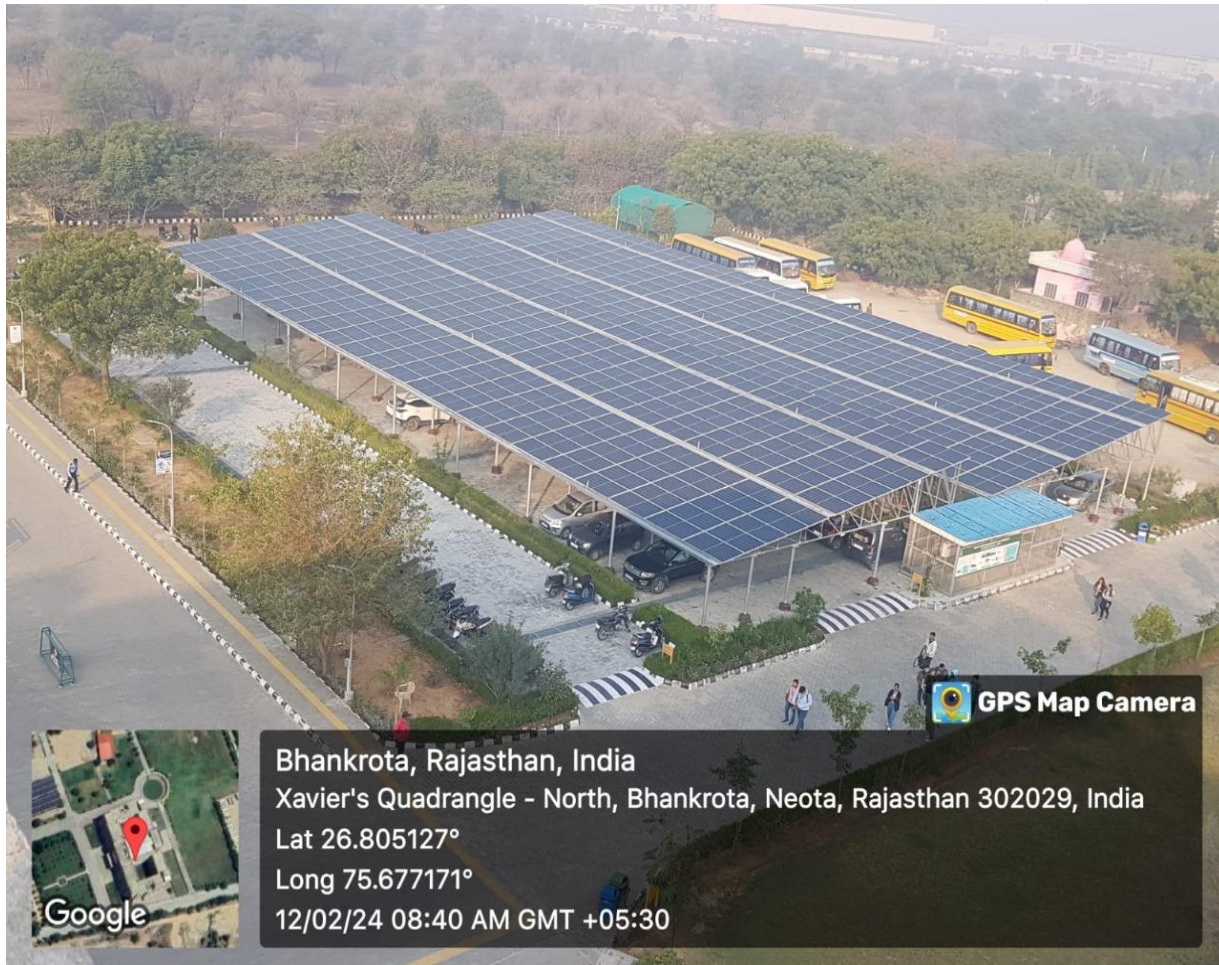

SOLAR POWER PLANT (300 KW)

Bhankrota, Rajasthan, India
Xavier's Quadrangle - North, Bhankrota, Neota, Rajasthan 302029, India
Lat 26.805127°
Long 75.677171°
12/02/24 08:40 AM GMT +05:30

Google

GENERATOR (500 KVA)