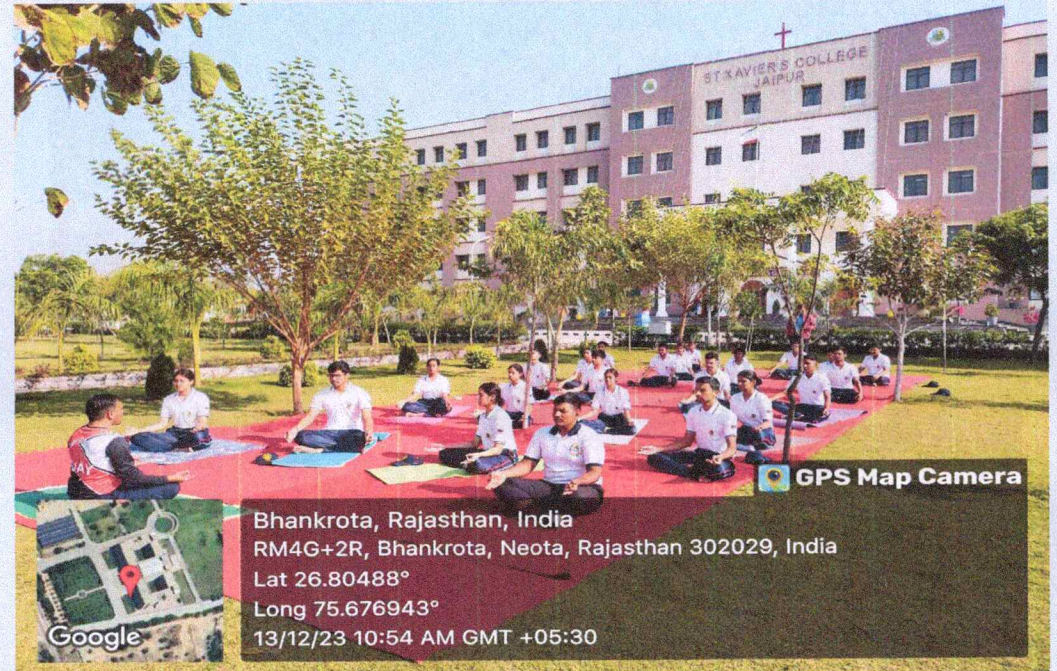

YOGA UDHYAN

ST. XAVIER'S COLLEGE JAIPUR

Nevta-Mahapura Road, Jaipur 302029
Affiliated to University of Rajasthan. Approved under Section 2(f) and 12(B) of the UOC Act, 1956
A Christian Minority Jesuit Educational Institution

Google

GPS Map Camera

Bhankrota, Rajasthan, India
RM4G+2R, Bhankrota, Neota, Rajasthan 302029, India
Lat 26.80488°
Long 75.676943°
13/12/23 10:54 AM GMT +05:30

Sanjay
Principal
St. Xavier's College, Jaipur
Nevta-Mahapura Road, Jaipur