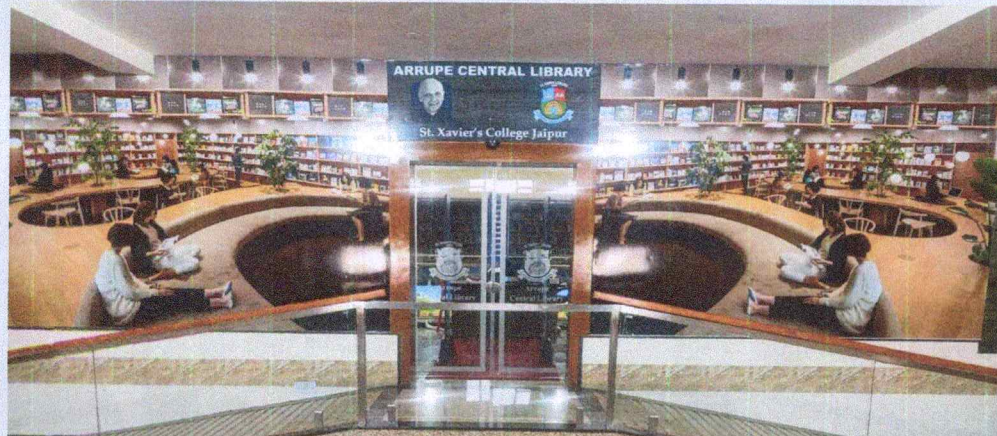

LIBRARY

ST. XAVIER'S COLLEGE JAIPUR

Neota-Mahapura Road, Jaipur 302029
Affiliated to University of Rajasthan. Approved under Section 2(f) and 12(B) of the UGC Act, 1956
A Christian Minority Jesuit Educational Institution

GPS Map Camera

Bhankrota, Rajasthan, India
RM4G+2R, Bhankrota, Neota, Rajasthan 302029, India
Lat 26.805102°
Long 75.677192°
15/02/24 03:59 PM GMT +05:30