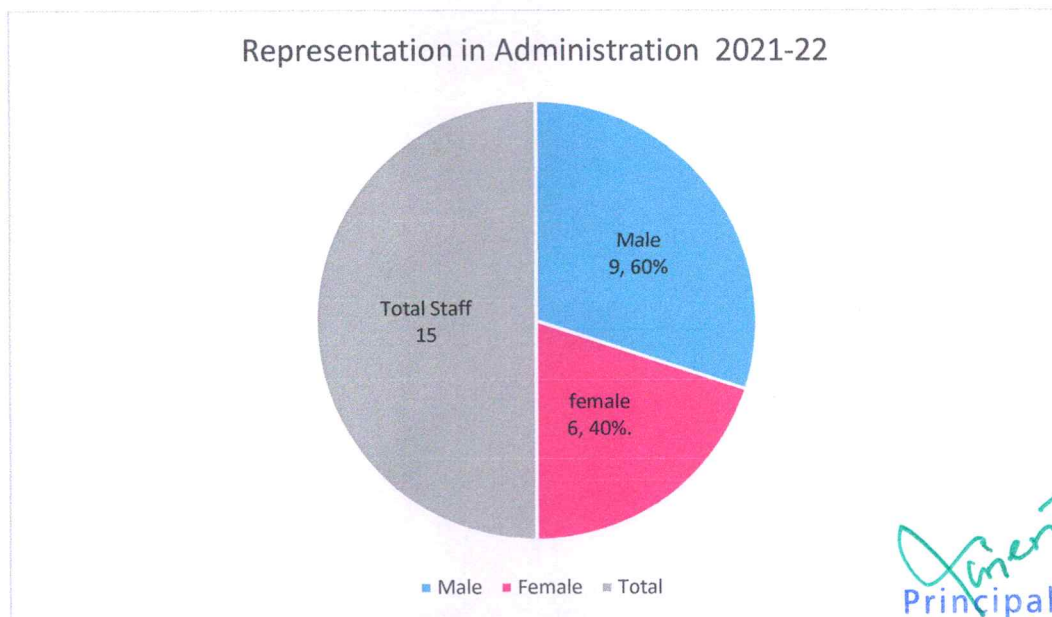

7.1.1 Report on Gender Equity Among Staff for Academic Session- 2021-22

Xavierian Family

I. Gender Equity in Administration (College Managing Committee)

The administrative committee at St. Xavier's College Jaipur demonstrates a notable 40% participation of women, reflecting a commitment to gender diversity and inclusion. Their representation signifies a progressive stance towards equal opportunities and amplifies the voices of women in decision-making processes, enriching the institution's governance with diverse perspectives.

Session	Male	Percentage (%)	Female	Percentage (%)	Total
2021-22	9	60%	6	40%	18

J. J. J.
Principal

St. Xavier's College, Jaipur
Nevta-Mahapura Road, Jaipur

II. Gender Equity Amongst Staff

Addressing gender equity among staff members is a crucial aspect of promoting inclusivity and diversity within an educational institution like St. Xavier's College Jaipur. Our staff includes teaching and non-teaching (office & maintenance) staff.