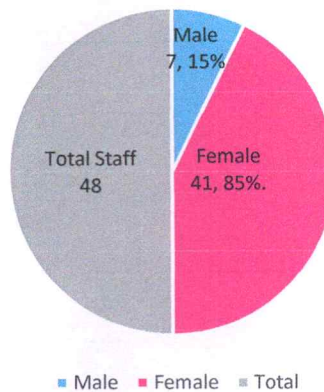

7.1.1 Report on Gender Equity Among Staff for Academic Session- 2021-22

Xavierian Family

I. Gender Equity in Administration (College Managing Committee)

The administrative committee at St. Xavier's College Jaipur demonstrates a notable 40% participation of women, reflecting a commitment to gender diversity and inclusion. Their representation signifies a progressive stance towards equal opportunities and amplifies the voices of women in decision-making processes, enriching the institution's governance with diverse perspectives.

Session	Male	Percentage (%)	Female	Percentage (%)	Total
2021-22	9	60%	6	40%	18

J. J. J.
Principal

St. Xavier's College, Jaipur
Nevta-Mahapura Road, Jaipur

II. Gender Equity Amongst Staff

Addressing gender equity among staff members is a crucial aspect of promoting inclusivity and diversity within an educational institution like St. Xavier's College Jaipur. Our staff includes teaching and non-teaching (office & maintenance) staff.

1. Gender Equity Among Teaching Staff Members

Session	Male	Percentage (%)	Female	Percentage (%)	Total
2021-22	7	15%	41	85%	48

Representation in Teaching Staff 2021-22

The table and graph show the ratio of female teaching staff is around 85% as compared to the male teaching staff who are at just 15%.