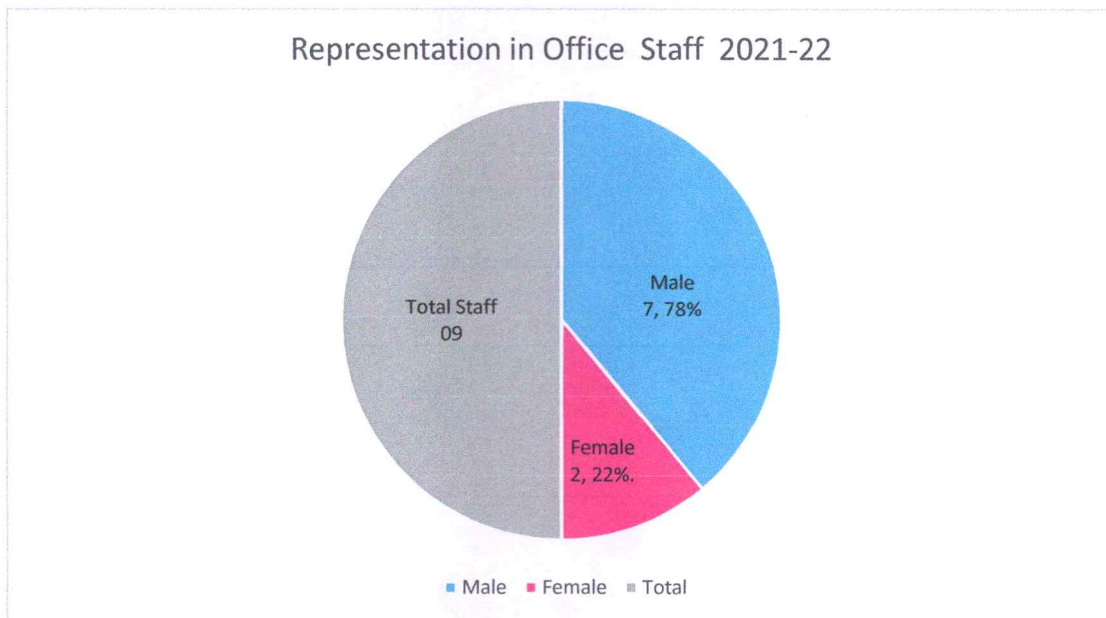

1. Gender Equity Among Teaching Staff Members

Session	Male	Percentage (%)	Female	Percentage (%)	Total
2021-22	7	15%	41	85%	48

Representation in Teaching Staff 2021-22

The table and graph show the ratio of female teaching staff is around 85% as compared to the male teaching staff who are at just 15%.

Amrit
Principal

St. Xavier's College, Jaipur
Nevta-Mahapura Road, Jaipur

+91 9828726366

2. Gender Equity Among Office Staff Members

Session	Male	Percentage (%)	Female	Percentage (%)	Total
2021-22	7	78%	2	22%	9

The table and graph show the ratio of female office staff is less as compared to the male office staff.

Principal
St. Xavier's College, Jaipur
Nevta-Mahapura Road, Jaipur

3. Gender Equity Among Maintenance Staff Members