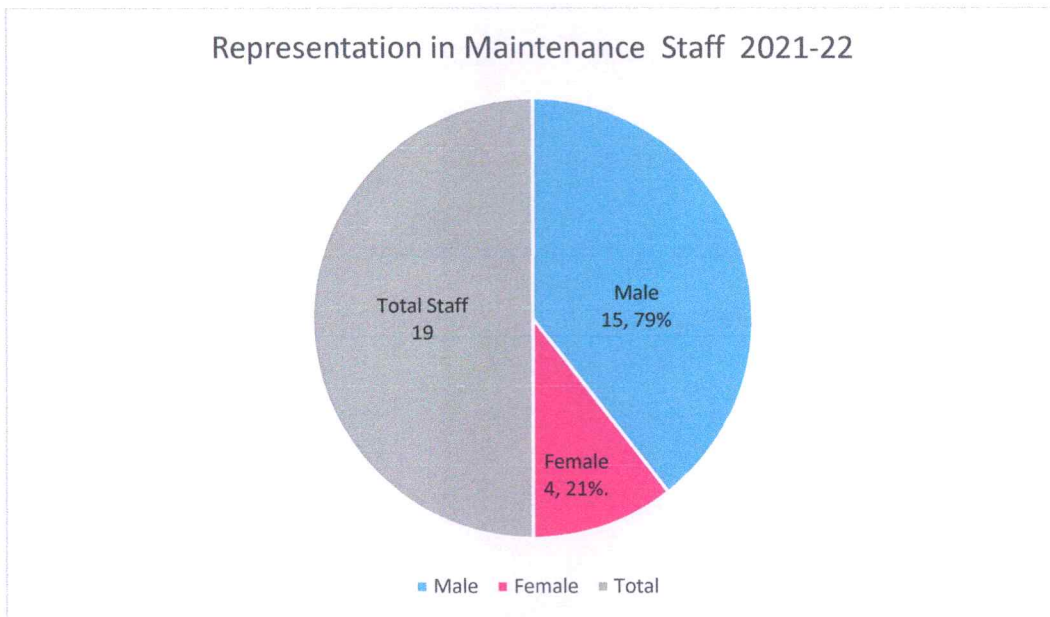

3. Gender Equity Among Maintenance Staff Members

Session	Male	Percentage (%)	Female	Percentage (%)	Total
2021-22	15	79%	4	21%	19

The table and graph show the ratio of female maintenance staff is less as compared to the male maintenance staff.

Principal

St. Xavier's College, Jaipur
Nevta-Mahapura Road, Jaipur