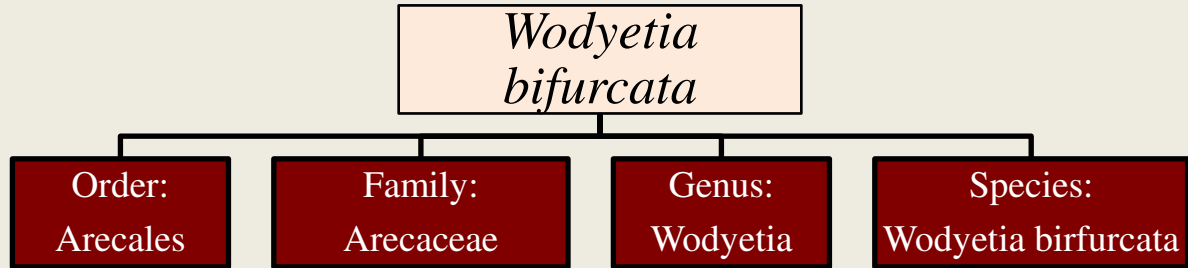

# Foxtail palm

## DESCRIPTION

- The mature tree has a canopy of 8-10 leaves, each with the characteristic foxtail or bottlebrush appearance, and a crown of leaves 15-20 ft across.
- Plant trunk is bottle shaped that grows up to 30 ft tall.
- Foxtail palm is native to Australia.
- The plant is used as an ornamental plant in gardens.