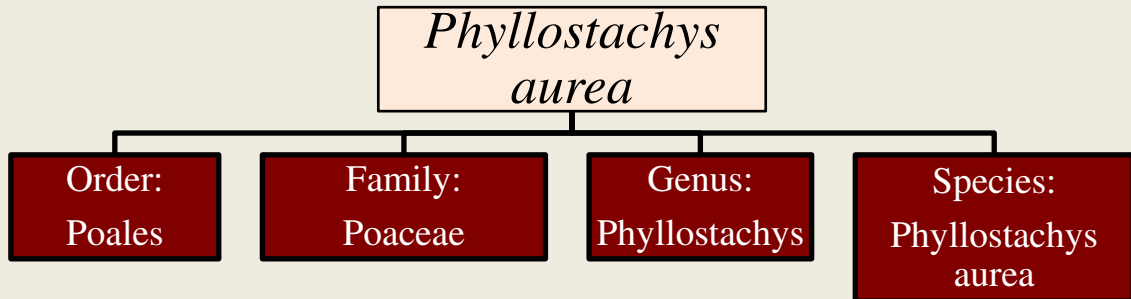

Golden Bamboo

DESCRIPTION

- Golden Bamboo is a of mutations of common Bamboo (*Bambusa vulgaris*), and has golden colored stems.
- There are narrow green stripes on the stems. Leaves are narrowly lanceshaped, 10-30 cm long, 1.3-2.5 cm broad, both surfaces hairless
- It is Native to Fujian and Zhejiang in China and cultivated as an ornamental plant for gardens in India.