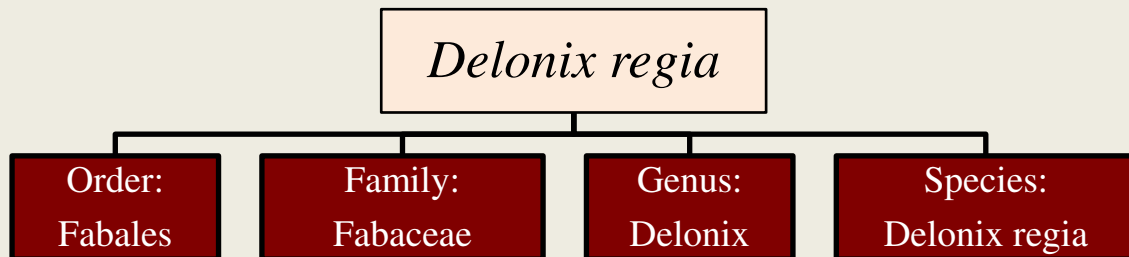

Gulmohar

DESCRIPTION

- Gulmohar gets 30-40 ft tall, but its elegant wide-spreading umbrella-like canopy can be wider than its height.
- The flowers of *Delonix regia* are large, with four spreading scarlet or orange-red petals up to 8 cm (3 in) long.
- It is native to Madagascar (Africa) and naturalized in India and used as an ornamental plant.
- It is also a useful shade tree in tropical conditions, because it spreads widely, and its dense foliage provides full shade.