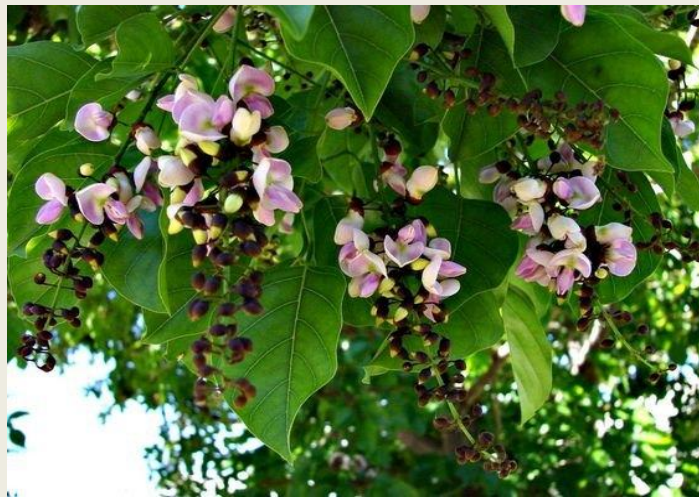

Karanj

DESCRIPTION

- *Millettia pinnata* is a legume tree that grows to about 15–25 m (50–80 ft) in height with a large canopy that spreads equally wide.
- It is native to eastern and tropical Asia, Australia, and the Pacific Island.
- It is often known by the synonym *Pongamia pinnata*. Its common names include Indian beech and Pongameoiltree
- A thick brownish oil can be extracted from the large seeds, and is used industrially and in medicine, notably for the treatment of rheumatism.