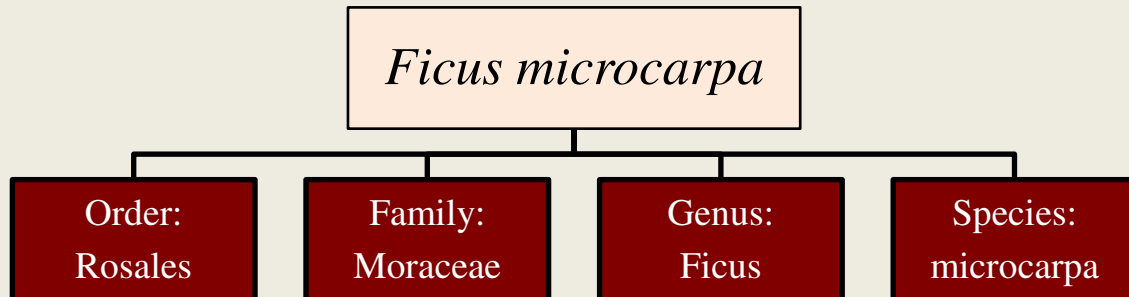

Name: Moclame ficus

DESCRIPTION

- Moclame is a tropical tree with smooth light-gray bark and entire oblanceolate leaves about 2–2.5 inches (5.1–6.4 centimeters) long which in Mediterranean climates grows to about forty feet (twelve meters) tall.
- It is native in a range from China through tropical Asia and the Caroline Islands to Australia.
- Popularly in India it is used as ornamental plant also used in traditional medicine in India, Malaysia, China and Japan. In Japan, the bark, the aerial roots and dried leaves are traditionally used against pain and fever, while in China the plant is traditionally used among others against the flu, the malaria, bronchitis and rheumatism.