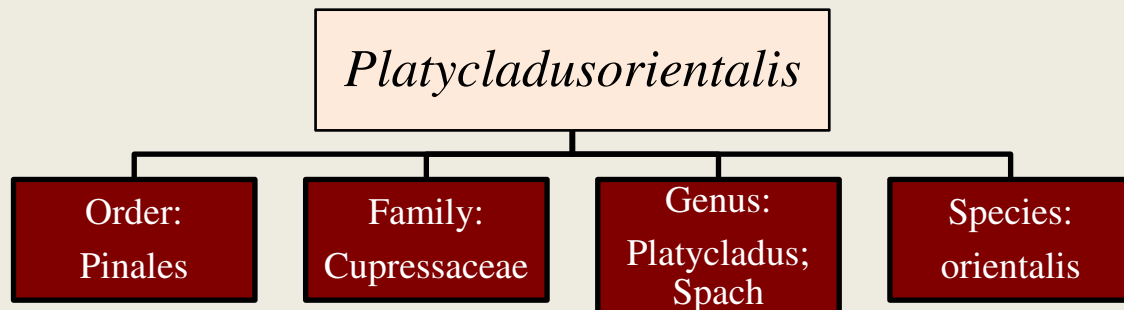

## Name: Morpankhi

## DESCRIPTION

- Morpankhi is a plant which is found in every small garden in India. Belonging to the cypress family, it is a densely branched evergreen conifer that can become 50 ft tall with a spread of 20. However, it is commonly grown as a smaller, bushier shrub.
- Morpankhi is native to China and Korea, but cultivated as an ornamental plant throughout the world.
- The plant is listed as Near Threatened in the IUCN Red Data book.