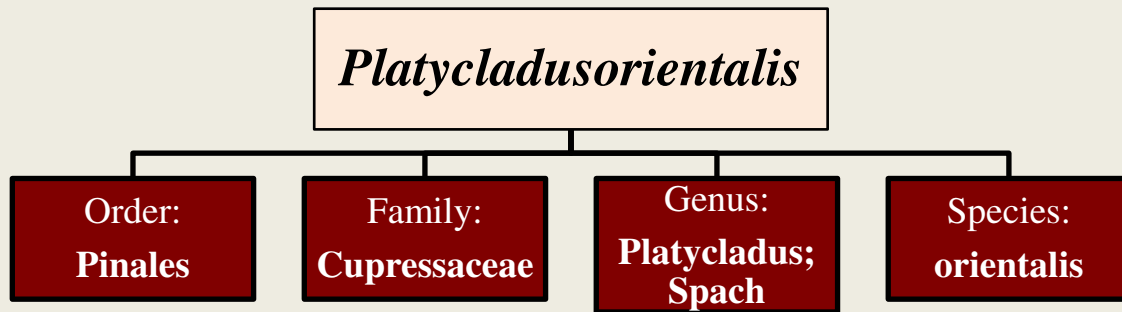

# Morpankhi

## DESCRIPTION

- Morpankhi is a plant which is found in every small garden in India. Belonging to the cypress family.
- It is a densely branched evergreen conifer that can become 50 ft tall with a spread of 20. However, it is commonly grown as a smaller, bushier shrub.
- Morpankhi is native to China and Korea, but cultivated as an ornamental plant throughout the world.
- The plant is listed as Near Threatened in the IUCN Red Data book.