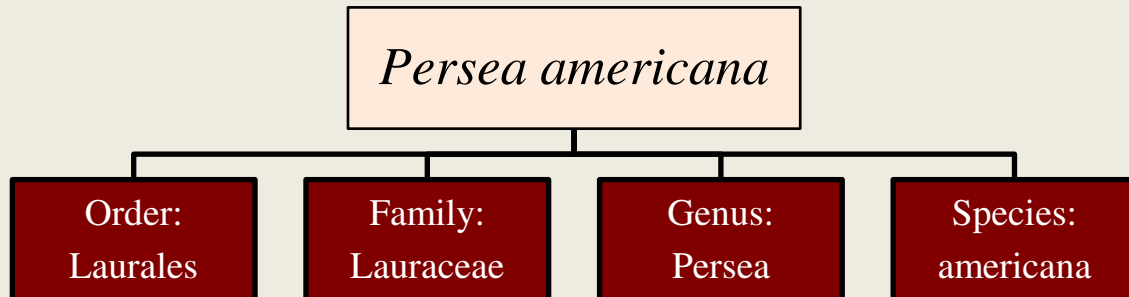

Name: Palta farm

DESCRIPTION

- The avocado is a medium-sized, evergreen tree.
- It is native to the Americas. It is a tree that grows to 9–20 m with a trunk diameter between 0.3–0.6 m.
- It is a climacteric fruit.