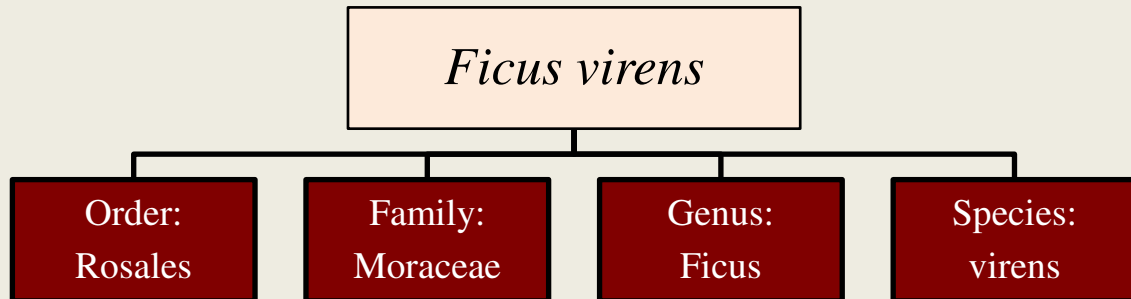

## Name: Pilkhan Ficus

## DESCRIPTION

- It is a medium-sized tree which grows to a height of 24–27 metres.
- It is native to Pakistan, India, and Southeast Asia, through Malaysia and into Northern Australia.