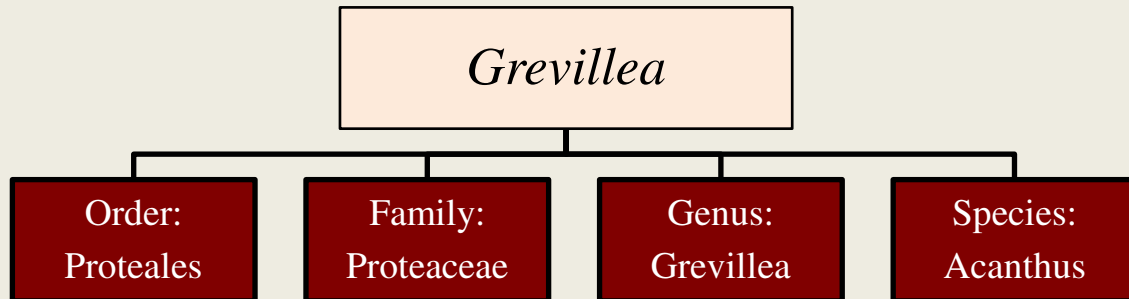

## Name: Silk Oak

## DESCRIPTION

- It is a fast-growing evergreen tree with a single main trunk, growing to 5–40 m (20–100 ft) tall
- It occurs naturally on the coast and ranges in southern Queensland and in New South Wales.
- It treats sore throats, earache, chest problems, flu and toothache