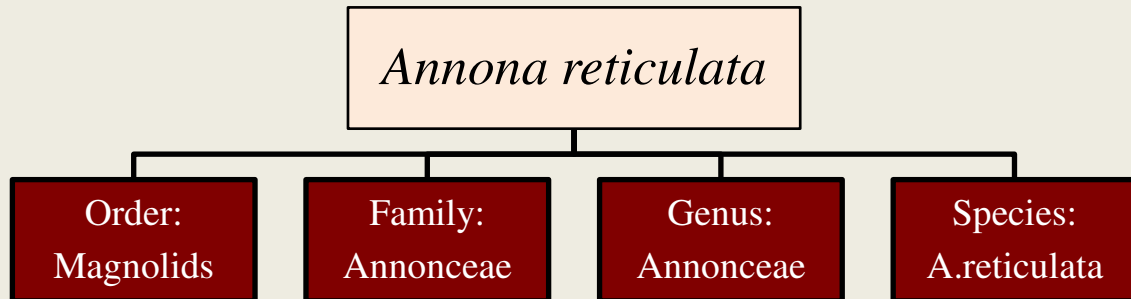

Name: Sitaphal

DESCRIPTION

- It is a small deciduous or semi-evergreen tree reaching 8 metres (26 ft) to 10 metres (33 ft) tall
- It is a native of the Caribbean and Central America,
- It is high in fibers, which helps digestion, prevents constipation, and detoxifies our body.