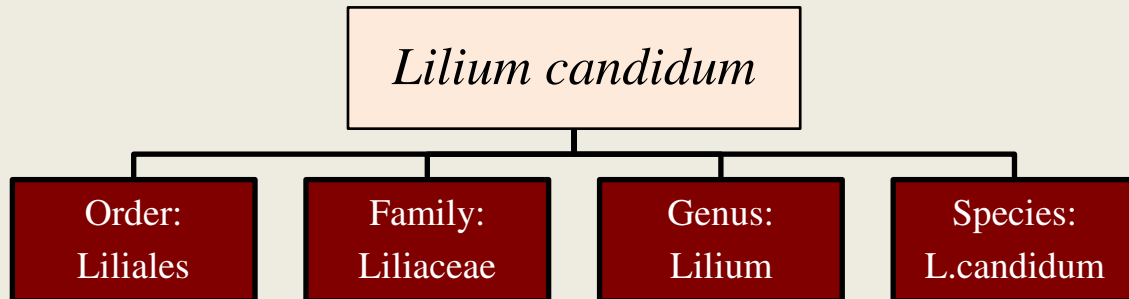

Name: White Lily

DESCRIPTION

- It has a leafy floral stem, which generally grows 1.2 metres (3 ft 11 in) tall
- It is a native plant of the Middle East
- Used for the variety of ailments, including age-related diseases, burns, ulcers, and coughs.