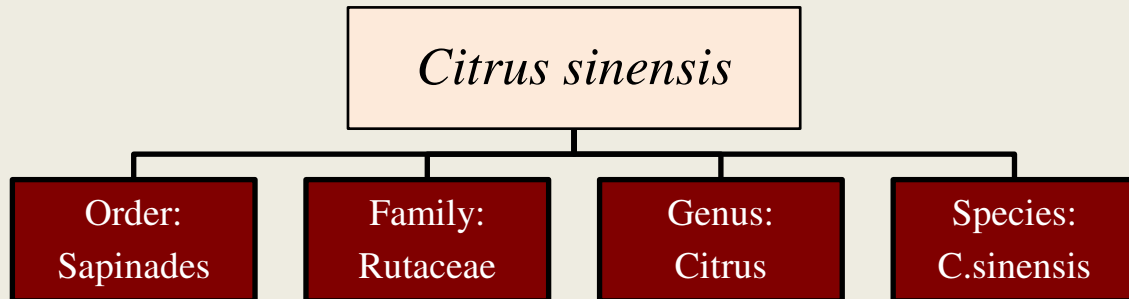

Name: Orange

DESCRIPTION

- The tree reaches to a height 16 and 50 ft. (between 5 and 15 m).
- It is a native of Brazil followed by China and India.
- Boosts your immunity, prevents heart disease and support cancer prevention