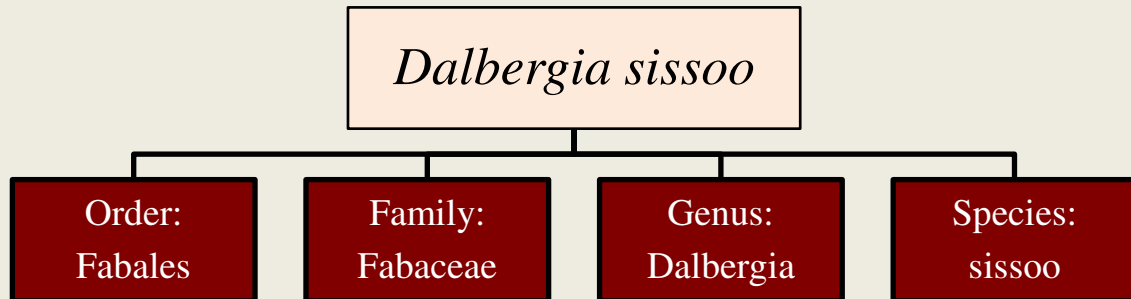

## Name: Shisham

## DESCRIPTION

- It is a medium to large deciduous tree and can grow up to 25 m.
- It is the best known economic timber species of the rosewood genus.
- Its seed oil and powdered wood are used in the treatment of skin ailments.